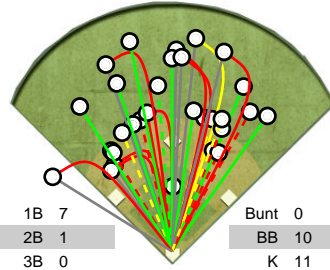

#43 Stacy Scott

1B 7	Bunt 0
2B 1	BB 10
3B 0	K 11
HR 0	Out 17
RBI 6	Other 5