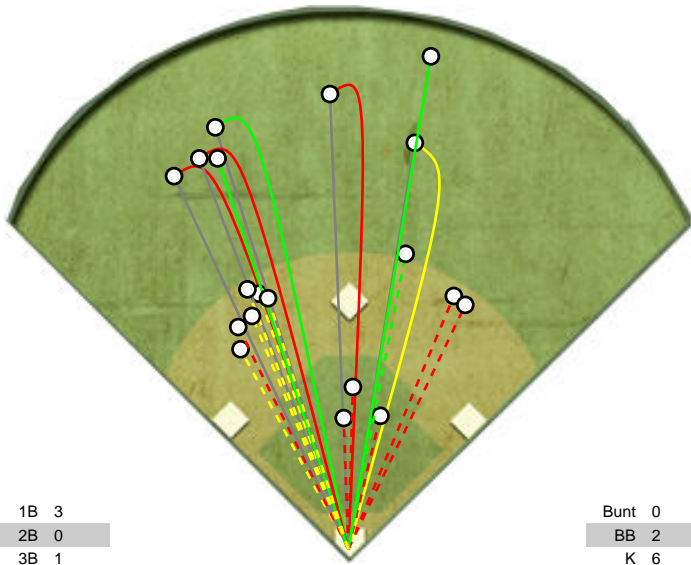

#14 Chris Lewis

1B	3
2B	0
3B	1
HR	0
RBI	4

Bunt	0
BB	2
K	6
Out	9
Other	6