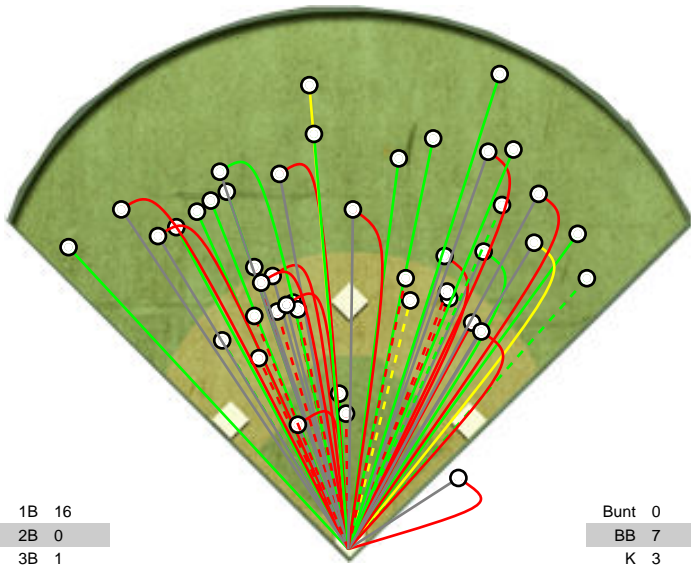

#22 Mike Sopoty

|     |    |
|-----|----|
| 1B  | 16 |
| 2B  | 0  |
| 3B  | 1  |
| HR  | 0  |
| RBI | 12 |

|       |    |
|-------|----|
| Bunt  | 0  |
| BB    | 7  |
| K     | 3  |
| Out   | 24 |
| Other | 3  |