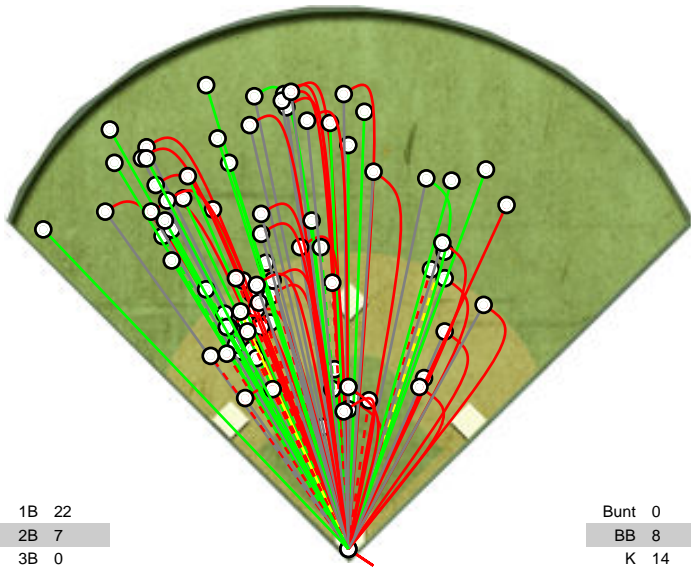

#3 Shawn Lee

|     |    |
|-----|----|
| 1B  | 22 |
| 2B  | 7  |
| 3B  | 0  |
| HR  | 0  |
| RBI | 23 |

|       |    |
|-------|----|
| Bunt  | 0  |
| BB    | 8  |
| K     | 14 |
| Out   | 54 |
| Other | 5  |