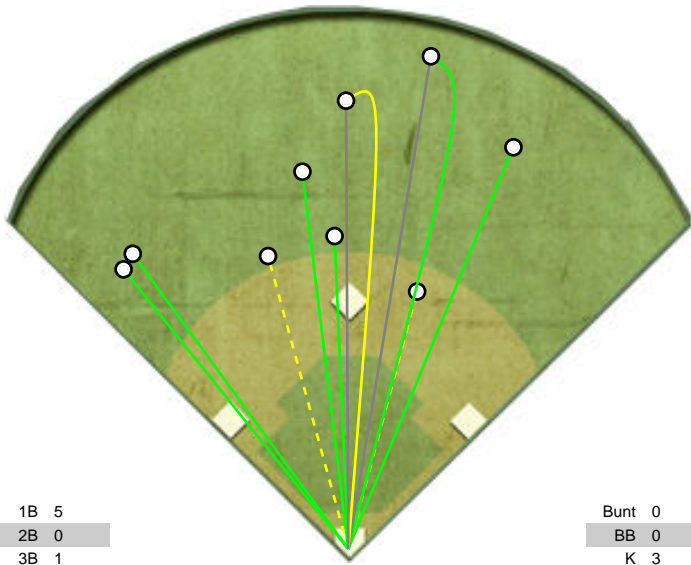

#14 Chris Lewis

1B	5
2B	0
3B	1
HR	0
RBI	7

Bunt	0
BB	0
K	3
Out	0
Other	3