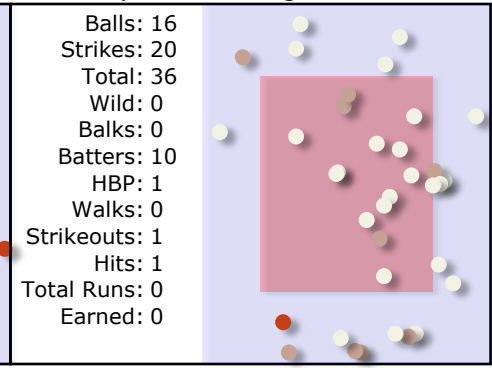

Team:		Runs:		Hits:		Details:		Notes:					
Warren		5		7		Location: Century Weather: Sunny Condition: Good							
#	Player	Pos	Inn	1	1	2	3	4	5	6	7	8	9
	Player 1	-	1		F9 ③			1-3 ②			1-3 ①		
	Player 2	-	1		FO3 ①			L8 ③			CS3 ②		
	Player 3	-	1		DP6-4-3 ②				4-3 ①		L7 ③		
	Player 4	-	1		TO5-2-5 ①			5-3 ③					
	Player 5	-	1		P1 ①					FC1-6 ③			
	Player 6	-	1		AB8 ②			AB7 2B					
	Player 7	-	1		SH ②			1-3 ②			6-3 ①		
	Player 8	-	1		AB9 ③			6-3 ③			6-3 ②		
	Player 9	-	1		P4 ①						3-1 ③		
		R/H		5/4		0/1	0/1	0/0	0/1	0/0	0/0	0/0	0/0
		K/BB		0/2		0/0	0/0	0/0	1/0	0/0	0/0	0/0	0/0

Team:				Runs:	Hits:	Details:				Notes:			
West Ranch				6	11	Location: Century Weather: Sunny Condition: Good							
#	Player	Pos	Inn	1	2	3	4	5	6	7	8	9	
2	Jason Drees	DH	1	AB3 SB3 1B L 2 3	FC G 1		AB4 AB2 BB 3 4 1 2 5	F8 ③ F 1 2 3					
"	"	1	1										
"	"	8	5										
1	Nico Valdez	4	1	K ① x 2 1 3	F8 ③ F		SAC 1-3 ① G		AB5 E8 ③ TO9 1B L 2 3 x 1 5 6				
13	Blake Baumgartner	6	1	AB4 2B L 1		5-3 ① G 1 2	FO5 AB4 ③ BB 1 2 3 4		L8 ① L 1				
10	Cade Spurlin	2	1	SB6 1B L 1 2 x 3 4		E6 SB5 E6 L 1B	BB 3 4 1 2 4		P5 ② P 2 3 1				
23	Sam Gray	8	1	L6 ② L 1 2		P6 ② P 1	DP4-6-3 ② G 1 2						
"	"	1	5										
25	Doug Gragg	3	1	6-3 ③ G 1 2		AB8 AB7 E6 G 1 2 3		AB8 AB8 1B AB8 G 1		AB7 E9 1B AB7 L 1			
9	Simon Pilato	-	3										
25	Doug Gragg	3	5										
19	Christos Stefanos	-	7										
15	Austin Hernandez	5	1		FC5-4 ① 1B G 2 1 3	FC5-4 ③ HBP 3 1 2		P3 ① P 1		E5 E8 E5 G 1 1B			
7	Michael Rosati	9	1		AB1 AB9 FC G 1 1 3			3B L 1 2		SH E5			
22	Will Chambers	-	3										
"	"	9	4										
8	Alex Lee	7	1		FC4-6-3 ② BB 3 5 1 2 4		AB2 SB1 BB AB4 1 2 3 x	K ② 3 4 1 2 5					
				R/H	1/3	0/1	1/1	1/0	1/2	0/2	2/2	0/0	0/0
				K/BB	1/0	0/1	0/0	0/4	1/0	0/0	0/0	0/0	0/0

Dom Eberle - 0.33 innings

Jason Drees - 3.67 innings

Sam Gray - 3.00 innings

Unknown - 3.33 innings

Player 11 - 2.67 innings

Pitches with Game Notes