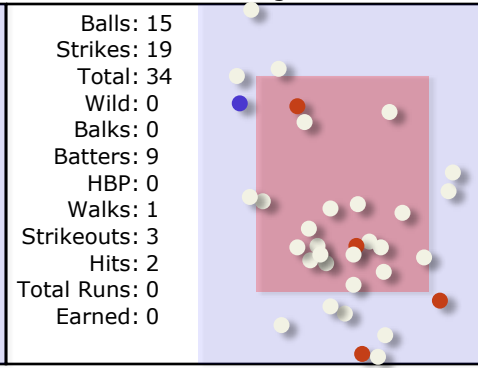

Team:		Runs:		Hits:		Details:			Notes:			
Crespi		6		6		Location: Creapi Weather: Cold Condition: Good						
#	Player	Pos	Inn	1	2	3	4	5	6	7	8	9
32	Velasquez	4	1	P5 ① K P 4 5 1 2 3	K ② 2 3 1		SB2 E7 AB2 F E7 1 2 3		F8 ③ F 1 2 3			
15	Arce	6	1	SB4 2B E2 L 1	E8 E8 E8 L 1B		CS3 SB3 L 1B 1					
3	Kodama	8	1	K ② 1 3 2 4	2B 2 4 1 3 5			6-3 ① G 1 3 2				
11	Rodriguez	5	1	AB6 SB5 HBP AB7 x 3 5 6	4-3 ③ G			AB6 AB5 1B WP7 L 1 2				
30	Magdaleno	2	1	AB7 AB6 BB WP8 2 5 1 3 4				OT7 AB6 1B G				
10	Kougher	3	1	OT8 AB7 BB 1 2 3			F4 ② L 1 3 2 4	1-3 ② G				
18	Sapp	9	1	OT8 BB 3 4 1 2 5			U3 ③ G 2 1 3	6-3 ③ G 1 2				
2	Jones	7	1	K ③ 1 3 2 4 5			K ① 2 3 1		P6 ① P			
27	Greenleaf	1	1		4-3 ① G 1 2 3		K ② 4 5 1 2 3		F8 ② F 1			
		R/H		3/1	1/2	0/0	1/1	1/2	0/0	0/0	0/0	0/0
		K/BB		2/3	1/0	1/0	2/0	0/0	0/0	0/0	0/0	0/0

Greenleaf - 5.00 innings

Shulman - 2.00 innings

Andrew Greenberg - 3.67 innings

Mikey Murr - 0.67 innings

Shane Buchbinder - 1.67 innings