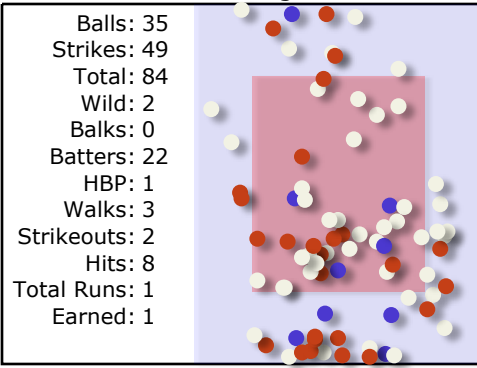

Team:		Runs:		Hits:		Details:			Notes:			
Crespi		6		6		Location: Creapi Weather: Cold Condition: Good						
#	Player	Pos	Inn	1	2	3	4	5	6	7	8	9
32	Velasquez	4	1	P5 ① K P 4 5 1 2 3	K ② 2 3 1		SB2 E7 AB2 F E7 1 2 3		F8 ③ F 1 2 3			
15	Arce	6	1	SB4 2B E2 L 1	E8 E8 E8 L 1B		CS3 SB3 L 1B 1					
3	Kodama	8	1	K ② 1 3 2 4	2B 2 4 1 3 5			6-3 ① G 1 3 2				
11	Rodriguez	5	1	AB6 SB5 HBP AB7 x 3 5 6	4-3 ③ G			AB6 AB5 1B WP7 L 1 2				
30	Magdaleno	2	1	AB7 AB6 BB WP8 2 5 1 3 4				OT7 AB6 1B G				
10	Kougher	3	1	OT8 AB7 BB 1 2 3			F4 ② L 1 3 2 4	1-3 ② G				
18	Sapp	9	1	OT8 BB 3 4 1 2 5			U3 ③ G 2 1 3	6-3 ③ G 1 2				
2	Jones	7	1	K ③ 1 3 2 4 5			K ① 2 3 1		P6 ① P			
27	Greenleaf	1	1		4-3 ① G 1 2 3		K ② 4 5 1 2 3		F8 ② F 1			
		R/H		3/1	1/2	0/0	1/1	1/2	0/0	0/0	0/0	0/0
		K/BB		2/3	1/0	1/0	2/0	0/0	0/0	0/0	0/0	0/0

Greenleaf - 5.00 innings

Shulman - 2.00 innings

Andrew Greenberg - 3.67 innings

Mikey Murr - 0.67 innings

Shane Buchbinder - 1.67 innings