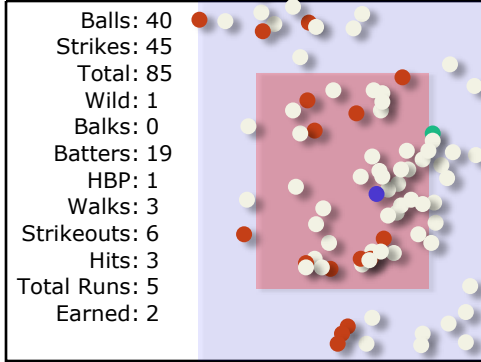

Team:		Runs:		Hits:		Details:			Notes:			
Crespi		6		6		Location: Creapi Weather: Cold Condition: Good						
#	Player	Pos	Inn	1	2	3	4	5	6	7	8	9
32	Velasquez	4	1	P5 ① K P 4 5 1 2 3	K ② 2 3 1		SB2 E7 AB2 F E7 1 2 3		F8 ③ F 1 2 3			
15	Arce	6	1	SB4 2B E2 L 1	E8 E8 E8 L 1B		CS3 SB3 L 1B 1					
3	Kodama	8	1	K ② 1 3 2 4	2B 2 4 1 3 5			6-3 ① G 1 3 2				
11	Rodriguez	5	1	AB6 SB5 HBP AB7 x 3 5 6	4-3 ③ G			AB6 AB5 1B WP7 L 1 2				
30	Magdaleno	2	1	AB7 AB6 BB WP8 2 5 1 3 4				OT7 AB6 1B G				
10	Kougher	3	1	OT8 AB7 BB 1 2 3			F4 ② L 1 3 2 4	1-3 ② G				
18	Sapp	9	1	OT8 BB 3 4 1 2 5			U3 ③ G 2 1 3	6-3 ③ G 1 2				
2	Jones	7	1	K ③ 1 3 2 4 5			K ① 2 3 1		P6 ① P			
27	Greenleaf	1	1		4-3 ① G 1 2 3		K ② 4 5 1 2 3		F8 ② F 1			
		R/H		3/1	1/2	0/0	1/1	1/2	0/0	0/0	0/0	0/0
		K/BB		2/3	1/0	1/0	2/0	0/0	0/0	0/0	0/0	0/0

Greenleaf - 5.00 innings

Shulman - 2.00 innings

Andrew Greenberg - 3.67 innings

Mikey Murr - 0.67 innings

Shane Buchbinder - 1.67 innings