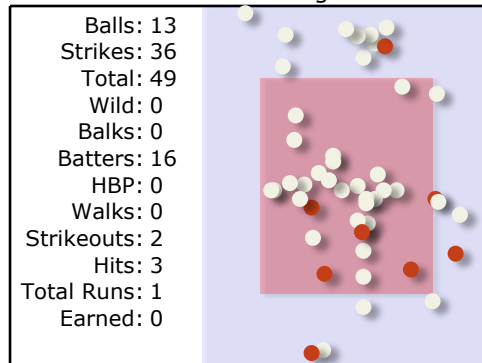

Ricky Ojeda - 1.00 innings

Jack Steidl - 1.67 innings

Alberto Arellano - 1.33 innings

Matthew Mahotz - 2.00 innings

Caden Deck - 4.00 innings

Matthew Lloyd - 1.00 innings

Pitches with Game Notes