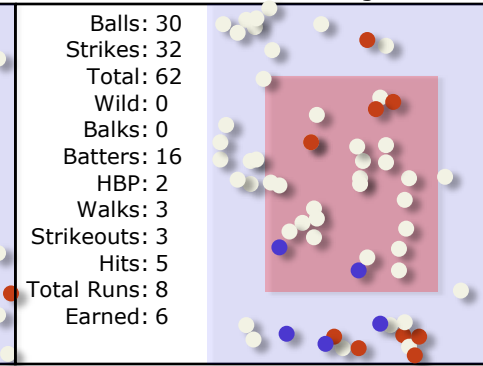

Alberto Arellano - 1.33 innings