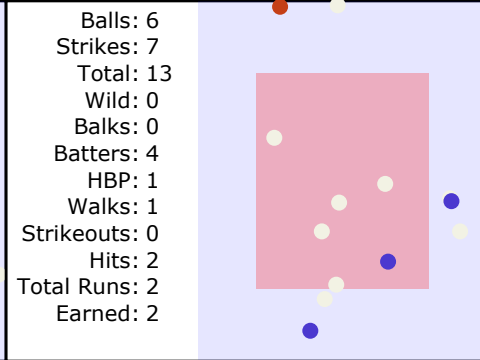

Team:				Runs:	Hits:	Details:				Notes:			
WR 2017				6	6	Location: Ryan Lemmon Stadium Weather: Cloudy Condition: Good							
#	Player	Pos	Inn	1	2	3	4	5	6	7	8	9	
8	Jovan Comacho	8	1										
4	Nico Valdez	6	1										
16	Christos Stefanos	2	1										
24	Will Chambers	3	1										
13	Ryan Camacho	9	1										
10	Austin Hernandez	4	1										
14	Garrett Monheim	7	1										
25	Chris Gaff	5	1										
21	Evan Gellatly	-	5										
23	Alex Burge	DH	1										
				R/H	2/0	0/0	0/0	0/1	4/5	0/0	0/0	0/0	0/0
				K/BB	1/1	1/0	1/0	0/0	0/1	1/0	0/0	0/0	0/0

JD Callahan - 3.33 innings

Dom Eberle - 3.67 innings

Player 10 - 4.33 innings

Player 11 - 0.00 innings

Player 12 - 1.67 innings

Pitches with Game Notes