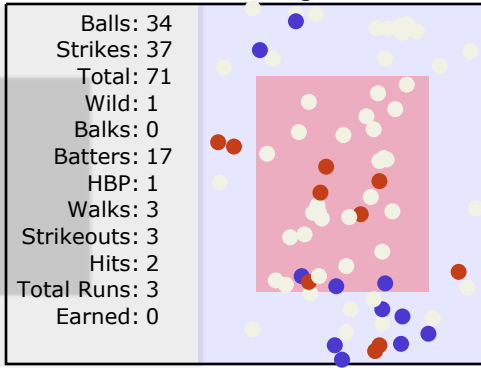

Dom Eberle - 3.67 innings

JD Callahan - 3.33 innings