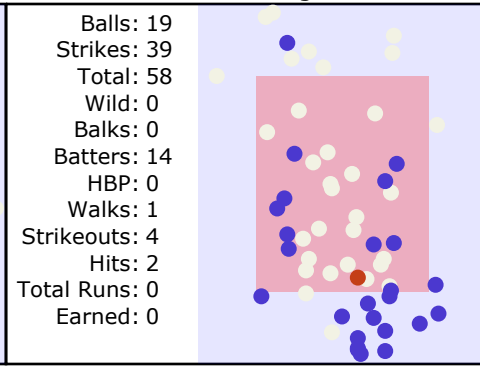

Dom Eberle - 3.67 innings