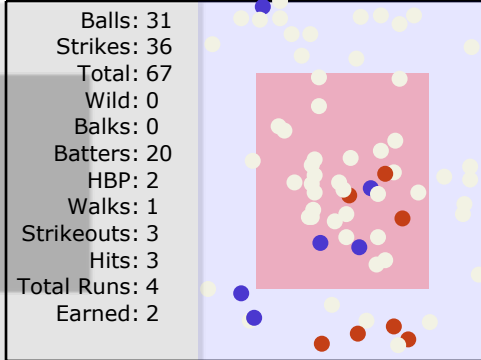

Player 11 - 0.00 innings

Player 10 - 4.33 innings