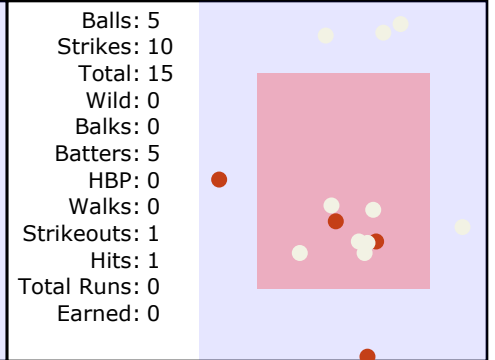

Team:				Runs:	Hits:	Details:				Notes:			
WR 2017				6	6	Location: Ryan Lemmon Stadium Weather: Cloudy Condition: Good							
#	Player	Pos	Inn	1	2	3	4	5	6	7	8	9	
8	Jovan Comacho	8	1										
4	Nico Valdez	6	1										
16	Christos Stefanos	2	1										
24	Will Chambers	3	1										
13	Ryan Camacho	9	1										
10	Austin Hernandez	4	1										
14	Garrett Monheim	7	1										
25	Chris Gaff	5	1										
21	Evan Gellatly	-	5										
23	Alex Burge	DH	1										
				R/H	2/0	0/0	0/0	0/1	4/5	0/0	0/0	0/0	0/0
				K/BB	1/1	1/0	1/0	0/0	0/1	1/0	0/0	0/0	0/0

JD Callahan - 3.33 innings

Dom Eberle - 3.67 innings

Player 10 - 4.33 innings

Player 11 - 0.00 innings

Player 12 - 1.67 innings

Pitches with Game Notes